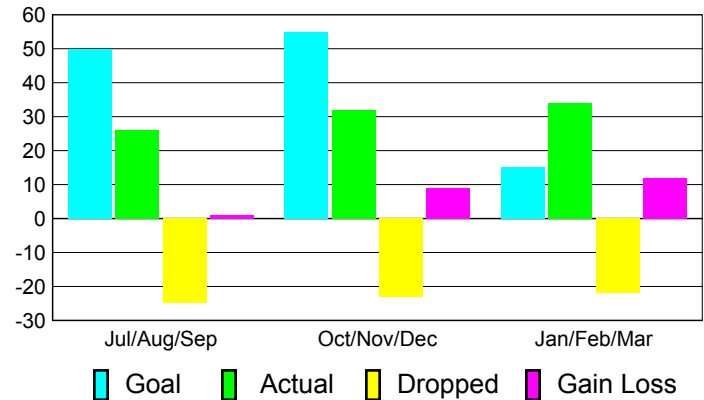

### YTD Status Quo Clubs 2010-2011

Status Quo Clubs Compared to Status Quo Members

## MEMBERSHIP

**Membership Results**  
2010-2011

**Membership**  
2009-2010

Month	Net Memb Goal	Actual New Memb	Actual Dropped Memb	Gain/Loss of Memb	Gain/Loss of Memb
Jul/Aug/Sep	50	26	-25	1	-22
Oct/Nov/Dec	55	32	-23	9	9
Jan/Feb/Mar	15	34	-22	12	6
<b>Totals</b>	<b>120</b>	<b>92</b>	<b>-70</b>	<b>22</b>	<b>-7</b>

### Membership Results 2010-2011

Goal, New, Dropped, Gain/Loss

### Comparison of Membership Gain/Loss

Current Year Compared to the Previous Year