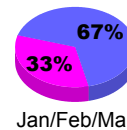

Gender Comparison 2010-2011