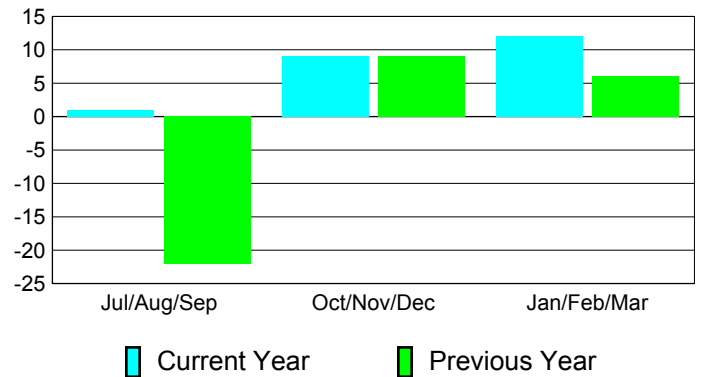

Gender Comparison 2010-2011

Male

Female