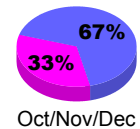

Gender Comparison 2010-2011