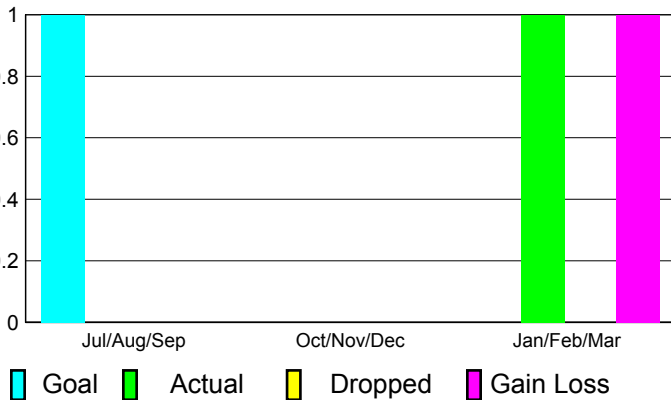

## CLUBS

**Club Results**  
2010-2011

**Clubs**  
2009-2010

Month	New Club Goal	Actual New Clubs	Actual Dropped Clubs	Gain/Loss of Clubs	Gain/Loss of Clubs
Jul/Aug/Sep	1	0	0	0	-1
Oct/Nov/Dec	0	0	0	0	1
Jan/Feb/Mar	0	1	0	1	0
<b>Totals</b>	<b>1</b>	<b>1</b>	<b>0</b>	<b>1</b>	<b>0</b>

### Club Results 2010-2011

Goal, New, Dropped, Gain/Loss